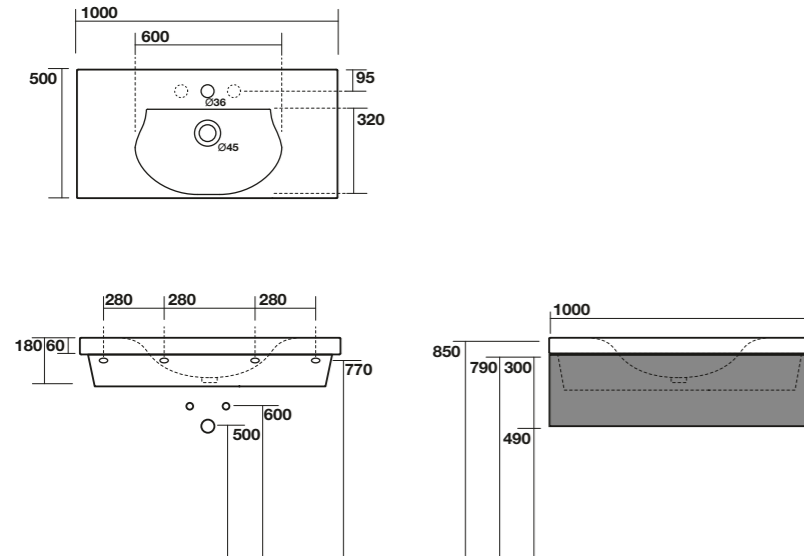

3937 Lavabo sospeso cm L.100xP.50 (3 fori a richiesta)
Wall hung washbasin cm L.100xP.50 (3 holes on demand)

9175 Mobile sospeso cm L.100xP.50XH.30
Draw unit for wall hung washbasin cm L.100xP.50XH.30